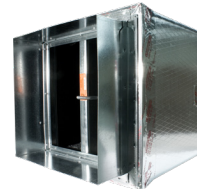

Series 57

Series 58
Duct Drop

Series 58
Register Opening

Fire, Smoke, & Air Control Dampers

Series 10 - 1½ Hour Rated Combo Fire & Smoke

Series 30 - 3 Hour Rated Combo Fire & Smoke

Series 20
Smoke Damper

Series 80
Air Control Damper