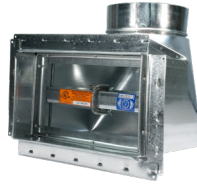

CRD
In A Boot