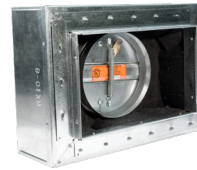

Series 57

Series 58
Duct Drop

Series 58
Register Opening

Fire, Smoke, & Air Control Dampers

Series 10 - 1½ Hour Rated Combo Fire & Smoke

Series 30 - 3 Hour Rated Combo Fire & Smoke

Series 20
Smoke Damper

Series 80
Air Control Damper